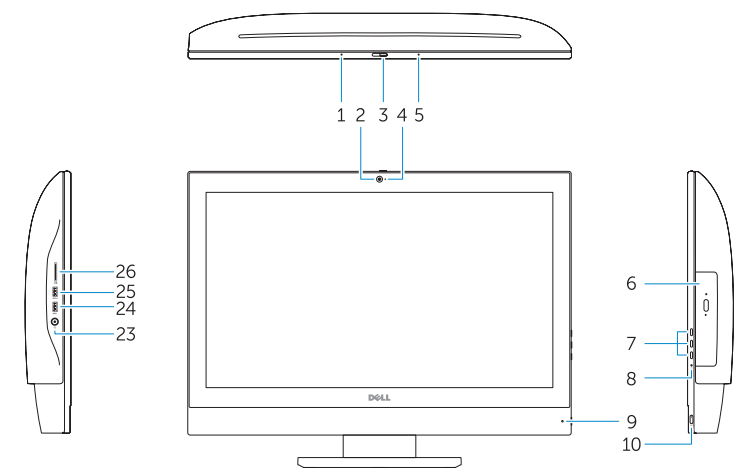

Features

Funciones

1. Microphone
2. Camera (optional)
3. Camera privacy latch (optional)
4. Camera status light (optional)
5. Microphone
6. Optical drive (optional)
7. On Screen Display (OSD) buttons
8. Hard drive status light
9. Power status light
10. Power button/Power light
11. Audio port
12. DisplayPort
13. HDMI out port
14. USB 3.0 ports
15. USB 2.0 ports
16. Network port
17. Power connector port
18. Power diagnostic light
19. Cable cover
20. Security cable slot
21. Stand
22. Service tag label
23. Headset connector
24. USB 3.0 port
25. USB 3.0 port with PowerShare
26. Media card reader