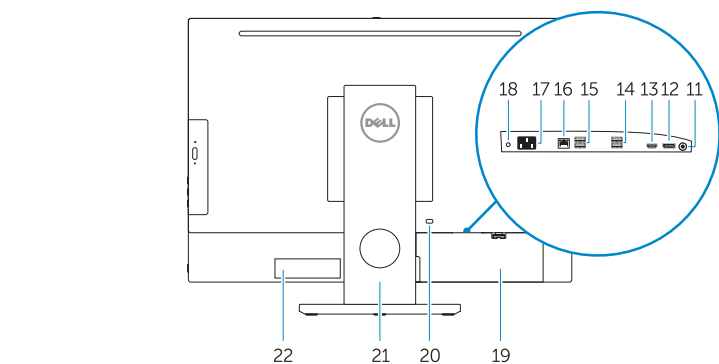

Features

Funciones

1. Microphone
2. Camera (optional)
3. Camera privacy latch (optional)
4. Camera status light (optional)
5. Microphone
6. Optical drive (optional)
7. On Screen Display (OSD) buttons
8. Hard drive status light
9. Power status light
10. Power button/Power light
11. Audio port
12. DisplayPort
13. HDMI out port
14. USB 3.0 ports
15. USB 2.0 ports
16. Network port
17. Power connector port
18. Power diagnostic light
19. Cable cover
20. Security cable slot
21. Stand
22. Service tag label
23. Headset connector
24. USB 3.0 port
25. USB 3.0 port with PowerShare
26. Media card reader